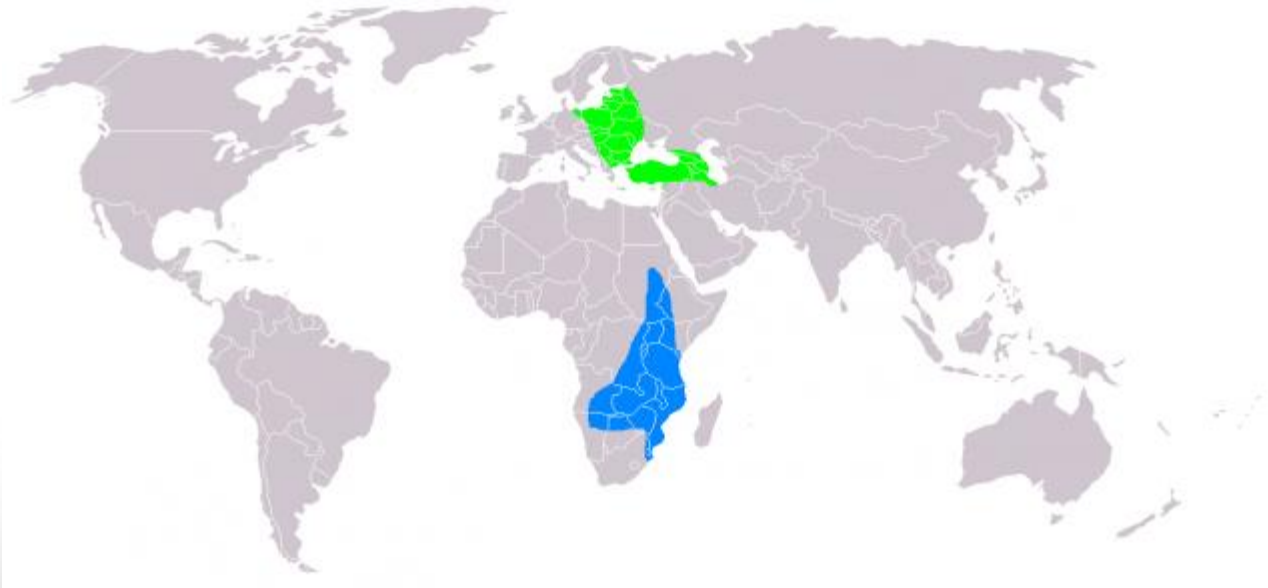

The Lesser Spotted Eagle Info

- It lives in hill and mountain forests.
- It builds a large nest of sticks in old trees.

The Lesser Spotted Eagle Info

- It hunts over open fields and farmland.
- It eats mammals, amphibians, birds, reptiles and insects.

The Lesser Spotted Eagle Info

- It usually lays 2 eggs, at the beginning of May.
- The eggs hatch after 38-45 days.

The Lesser Spotted Eagle Info

- It lives mainly in Europe and Turkey.
- It leaves for Africa in September, and comes back in March-April.

The Lesser Spotted Eagle Info

- The Romanian Carpathians are its best home.
- 12.5% of the European and 10% of the global population live in Romania.

about 2,000-2,300 pairs in all

Protect the Lesser Spotted Eagle!